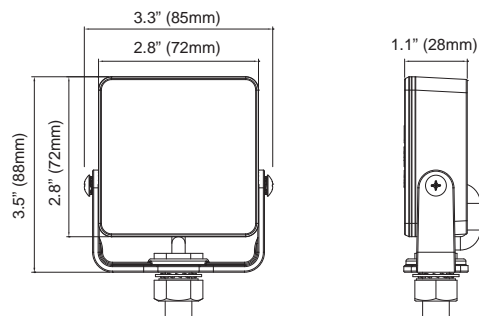

SQUARE LED Lighthouse

FEATURES

- Superior Warning - 4 High Power LED.
- Mount anywhere with adjustable or standard bracket.
- Compact unit can be used as a warning or illuminating device.

SQ4B1 Square Single-Bolt Mount

SQ4B3 Square Single-Bolt Mount

SPECIFICATIONS

Voltage	12~24VDC
Current Max.	0.55A @12.8VDC / 0.26A @24VDC
Bulb	1W LED x 4 pcs
Flash Patterns	19
LED Colors	Amber, Red, Blue, White
Carton	30pcs/Carton

MOUNTING BRACKETS