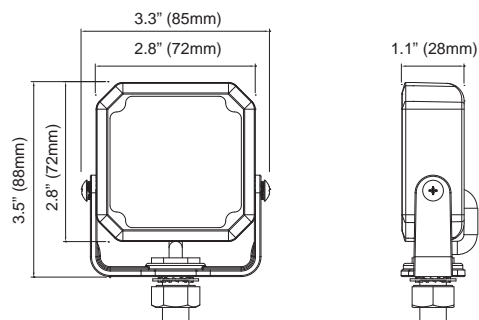

SQUARE LED Lighthouse

FEATURES

- Superior Warning - 4 High Power LED.
- Mount anywhere with adjustable or standard bracket.
- Compact unit can be used as a warning or illuminating device.

SQ4B1 Square Single-Bolt Mount

SQ4B3 Square Single-Bolt Mount

SPECIFICATIONS

Voltage	12~24VDC
Current Max.	0.55A @12.8VDC / 0.26A @24VDC
Bulb	1W LED x 4 pcs
Flash Patterns	19
LED Colors	Amber, Red, Blue, White
Carton	30pcs/Carton

MOUNTING BRACKETS