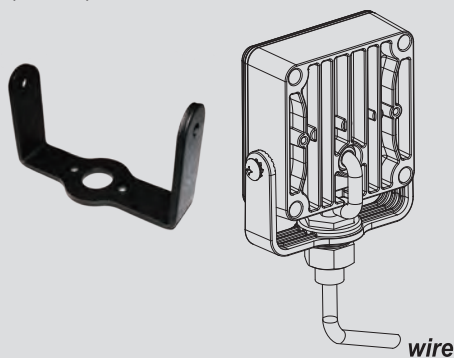

MBU2SQ4 (Metal)