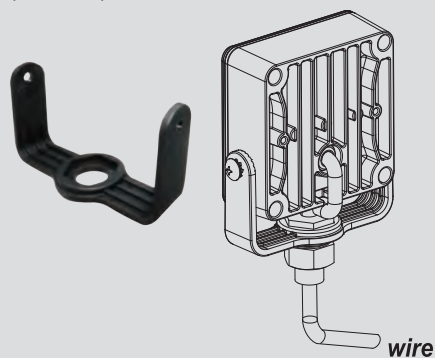

MOUNTING BRACKETS

MBUBSQ4 (Plastic)